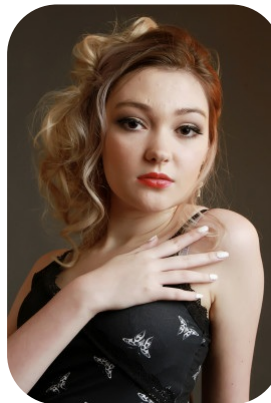

Additional Talents:
BIKE - SWIM - HORSERIDE
NETBALL, HOCKEY