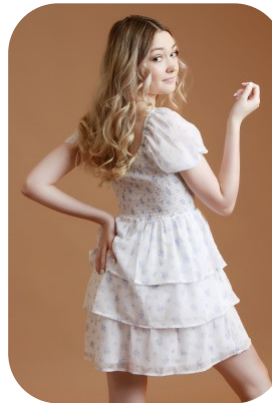

Additional Talents:
BIKE - SWIM - HORSERIDE
NETBALL, HOCKEY