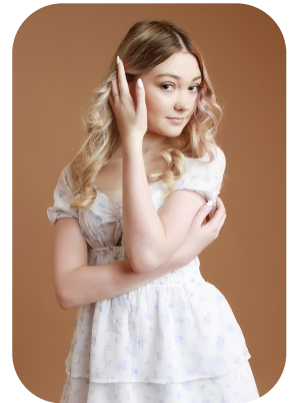

Additional Talents:
BIKE - SWIM - HORSERIDE
NETBALL, HOCKEY