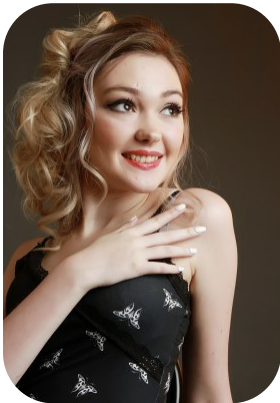

Additional Talents:
BIKE - SWIM - HORSERIDE
NETBALL, HOCKEY